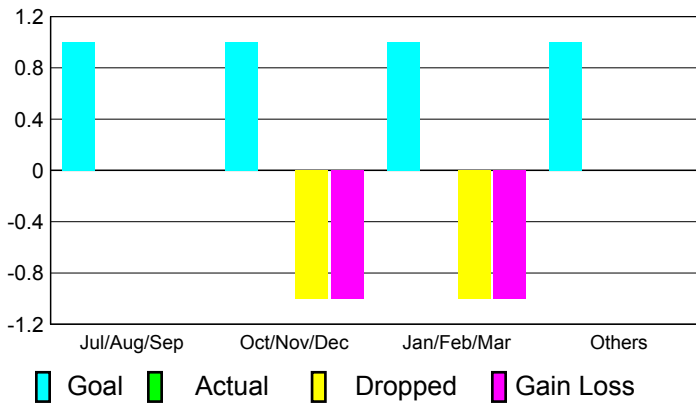

2010-2011 GMT Reports for District (or Undistricted) **District 105 C**

GMT: **HOWARD PATRICK LEE**

Location: **ENGLAND**

GMT CA: **4**

CLUBS

Club Results
2010-2011

Clubs
2009-2010

Month	New Club Goal	Actual New Clubs	Actual Dropped Clubs	Gain/Loss of Clubs	Gain/Loss of Clubs
Jul/Aug/Sep	1	0	0	0	0
Oct/Nov/Dec	1	0	-1	-1	0
Jan/Feb/Mar	1	0	-1	-1	0
Apr/May/Jun	1	0	0	0	0
Totals	4	0	-2	-2	0

Club Results 2010-2011

Goal, New, Dropped, Gain/Loss

Comparison of Club Gain/Loss

Current Year Compared to the Previous Year

YTD Status Quo Clubs 2010-2011

Status Quo Clubs Compared to Status Quo Members

MEMBERSHIP

Membership Results
2010-2011

Membership
2009-2010

Month	Net Memb Goal	Actual New Memb	Actual Dropped Memb	Gain/Loss of Memb	Gain/Loss of Memb
Jul/Aug/Sep	5	19	-30	-11	-12
Oct/Nov/Dec	10	33	-49	-16	-16
Jan/Feb/Mar	20	28	-24	4	1
Apr/May/Jun	30	23	-22	1	-29
Totals	65	103	-125	-22	-56