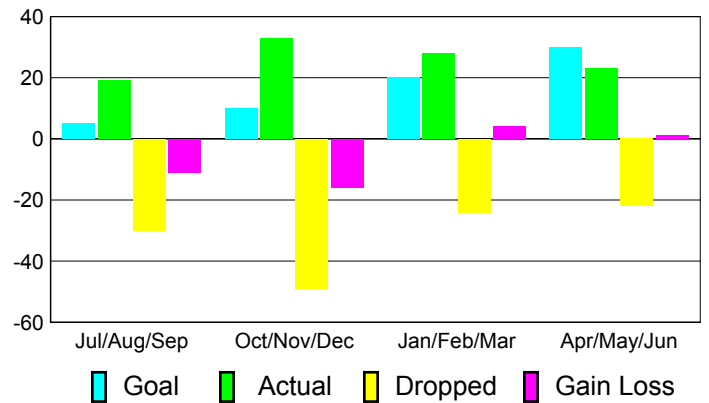

Membership Results 2010-2011

Goal, New, Dropped, Gain/Loss

Comparison of Membership Gain/Loss

Current Year Compared to the Previous Year