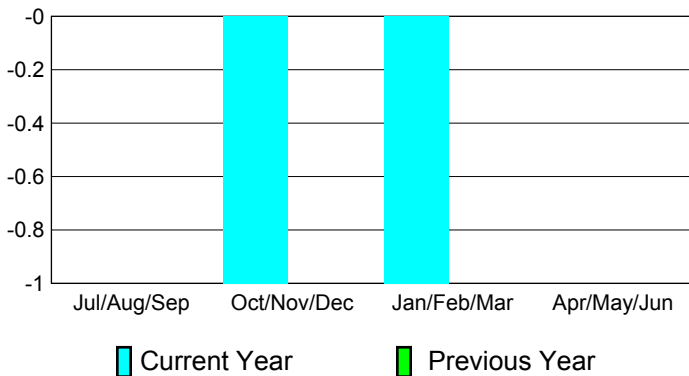

2010-2011 GMT Reports for District (or Undistricted) **District 105 C**

GMT: **HOWARD PATRICK LEE**

Location: **ENGLAND**

GMT CA: **4**

CLUBS

Club Results
2010-2011

Clubs
2009-2010

Month	New Club Goal	Actual New Clubs	Actual Dropped Clubs	Gain/Loss of Clubs	Gain/Loss of Clubs
Jul/Aug/Sep	1	0	0	0	0
Oct/Nov/Dec	1	0	-1	-1	0
Jan/Feb/Mar	1	0	-1	-1	0
Apr/May/Jun	1	0	0	0	0
Totals	4	0	-2	-2	0

Club Results 2010-2011

Goal, New, Dropped, Gain/Loss

Comparison of Club Gain/Loss

Current Year Compared to the Previous Year

YTD Status Quo Clubs 2010-2011

Status Quo Clubs Compared to Status Quo Members

MEMBERSHIP