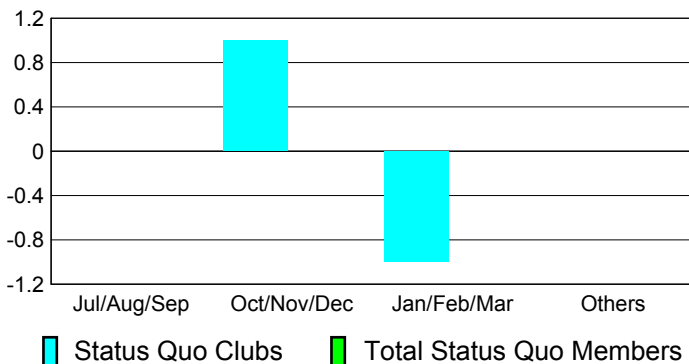

Club Results 2010-2011

Goal, New, Dropped, Gain/Loss

Comparison of Club Gain/Loss

Current Year Compared to the Previous Year

YTD Status Quo Clubs 2010-2011

Status Quo Clubs Compared to Status Quo Members

MEMBERSHIP

Membership Results
2010-2011

Membership
2009-2010

Month	Net Memb Goal	Actual New Memb	Actual Dropped Memb	Gain/Loss of Memb	Gain/Loss of Memb
Jul/Aug/Sep	5	19	-30	-11	-12
Oct/Nov/Dec	10	33	-49	-16	-16
Jan/Feb/Mar	20	28	-24	4	1
Apr/May/Jun	30	23	-22	1	-29
Totals	65	103	-125	-22	-56