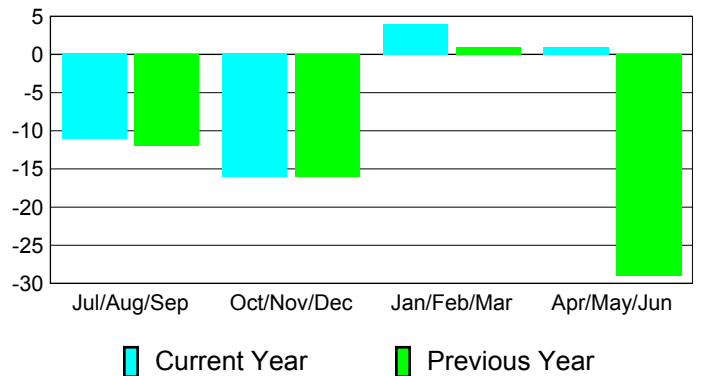

Membership Results
2010-2011

Membership
2009-2010

Month	Net Memb Goal	Actual New Memb	Actual Dropped Memb	Gain/Loss of Memb	Gain/Loss of Memb
Jul/Aug/Sep	5	19	-30	-11	-12
Oct/Nov/Dec	10	33	-49	-16	-16
Jan/Feb/Mar	20	28	-24	4	1
Apr/May/Jun	30	23	-22	1	-29
Totals	65	103	-125	-22	-56

Membership Results 2010-2011

Goal, New, Dropped, Gain/Loss

Comparison of Membership Gain/Loss

Current Year Compared to the Previous Year

Gender Comparison 2010-2011

Jul/Aug/Sep

Oct/Nov/Dec

Jan/Feb/Mar